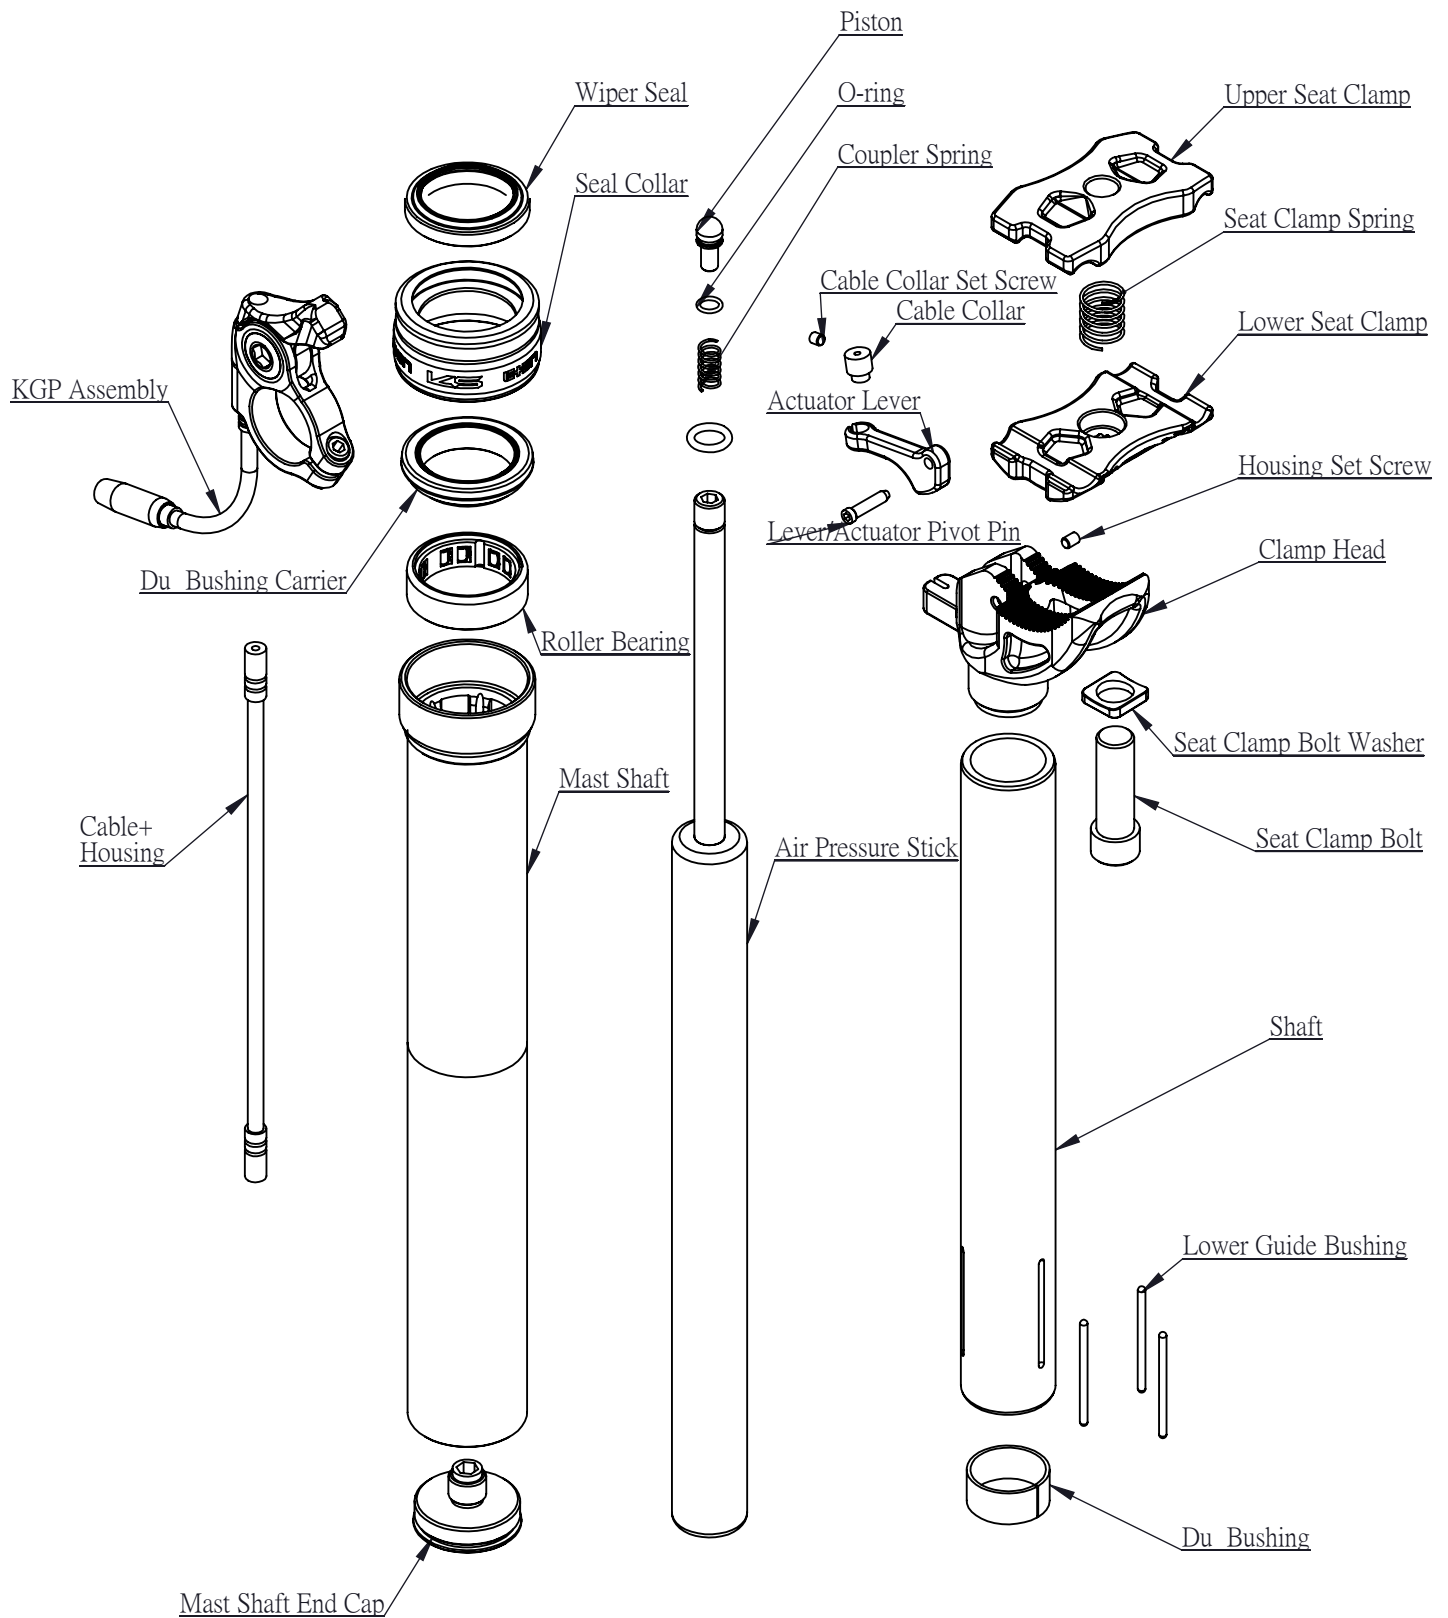

Model :E-TEN REMOTE

Date :2015/01/23

Rev :A2

Model : E-TEN REMOTE

Date : 2015/01/23

Rev : A2